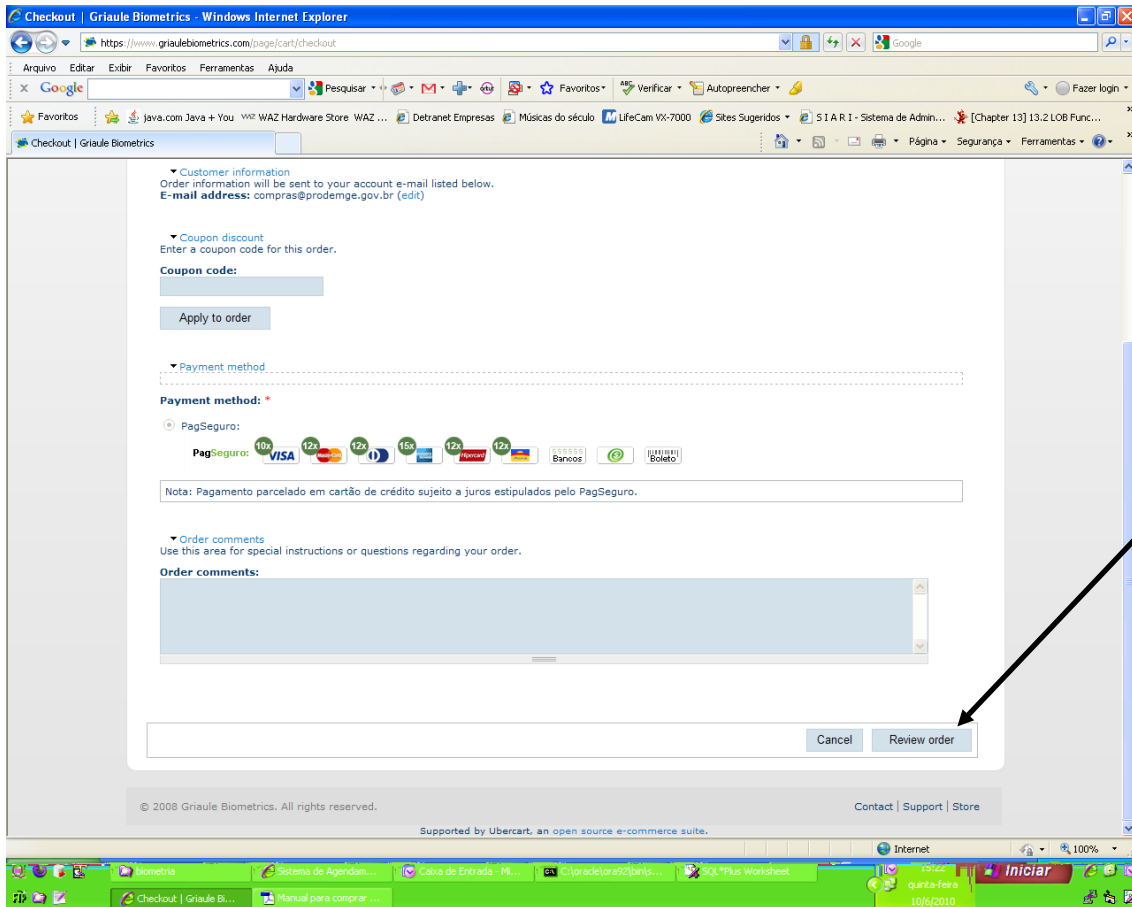

11. Clique em “Review order” ou Ordem de revisão.